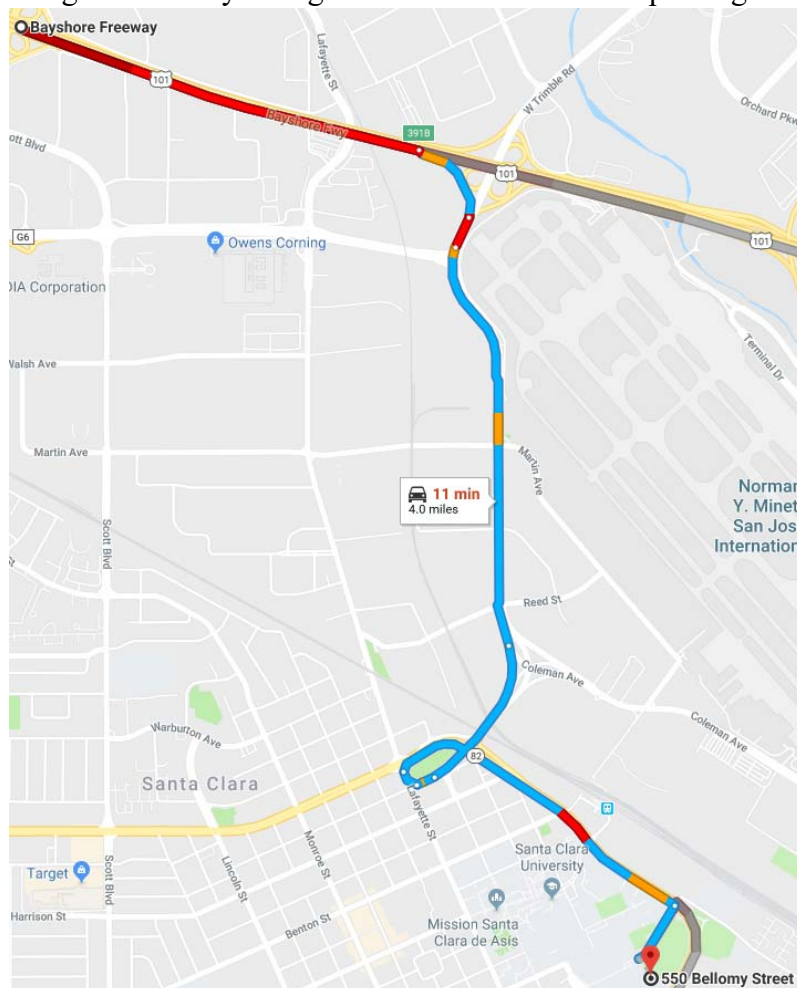

SANTA CLARA UNIVERSITY

Driving Directions to 500 El Camino Real, Santa Clara CA 95053 – Building 604 – Facilities Building

The Facilities Building is not accessible through the main entrance to Santa Clara University. The directions below will provide you with the most direct route.

Upon arrival there are designated “Facilities Visitor Parking” spots near the front entrance, see the front desk receptionist for a Visitor Permit.

From US 101 South – *Click here for Google Map Directions*

1. Head South on **US-101 S**
2. Take the **De La Cruz Blvd** exit towards Santa Clara
3. Merge onto **W. Trimble Rd**
4. Continue onto **De La Cruz Blvd**
5. Continue onto **Lewis St**
6. Turn Right onto **Washington St.**
7. Turn Right onto **El Camino Real**
8. Turn right onto **Accolti Way**
9. Turn left at the **second Stop Sign**
10. The facilities building will be on your right towards the end of the parking lot.

SANTA CLARA UNIVERSITY

From US 101 North – *Click here for Google Map Directions*

1. Head East on **US-101 S**
2. Take **Exit 388C** for **Interstate 880S** toward **Santa Cruz/Los Gatos**.
3. Merge onto **I-880S**
4. Take **Exit 2** for **The Alameda/CA-82** toward **Santa Clara**
5. Turn right onto **CA-82N/The Alameda**
6. Continue towards **El Camino Real**
7. Turn left onto **Accolti Way**
8. Turn left at the **second Stop Sign**
9. The facilities building will be on your right towards the end of the parking lot.