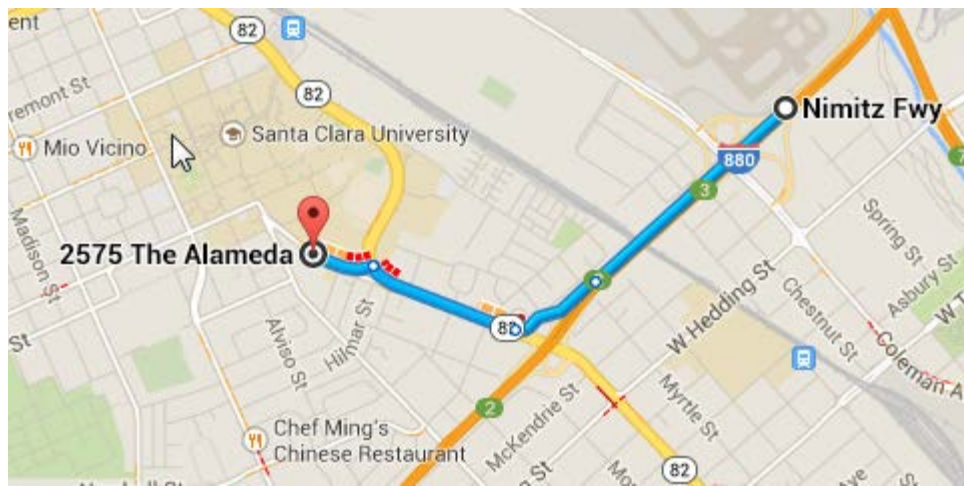

1. Head South on **US-101 S**
2. Take the **De La Cruz Blvd** exit towards Santa Clara
3. Merge onto **W. Trimble Rd**
4. Continue onto **De La Cruz Blvd**
5. Continue onto **Lewis St**
6. Turn Right onto **Washington St.**
7. Turn Right onto **El Camino Real**
8. Turn right onto **The Alameda**
9. Turn right into the **First Driveway**

SANTA CLARA UNIVERSITY

From US 101 North – *Click here for Google Map Directions*

1. Head North on **US-101 N**
2. Take the **Trimble Rd/De La Cruz Blvd** exit
3. Turn left onto **W Trimble Road**
4. Continue onto **Lewis St**
5. Turn right onto **Washington St**
6. Turn right onto **El Camino Real**
7. Turn right onto **The Alameda**
8. Turn right into the **First Driveway**

SANTA CLARA UNIVERSITY

From I-880 South – *Click here for Google Map Directions*

1. Head South on **I-880 S**
2. Take the **The Alameda/CA-82** exit towards **Santa Clara**
3. Turn right onto **CA-82 N/The Alameda**
4. Turn left on **The Alameda**
5. Turn right into the **First Driveway**

SANTA CLARA UNIVERSITY

From I-880 North – *Click here for Google Map Directions*

1. Head North on **I-880 N**
2. Take the **California 82/The Alameda** exit
3. Keep left at the fork, follow signs for **Santa Clara University/CA-82 N**
4. Turn left onto **The Alameda**
5. Turn right into the **First Driveway**