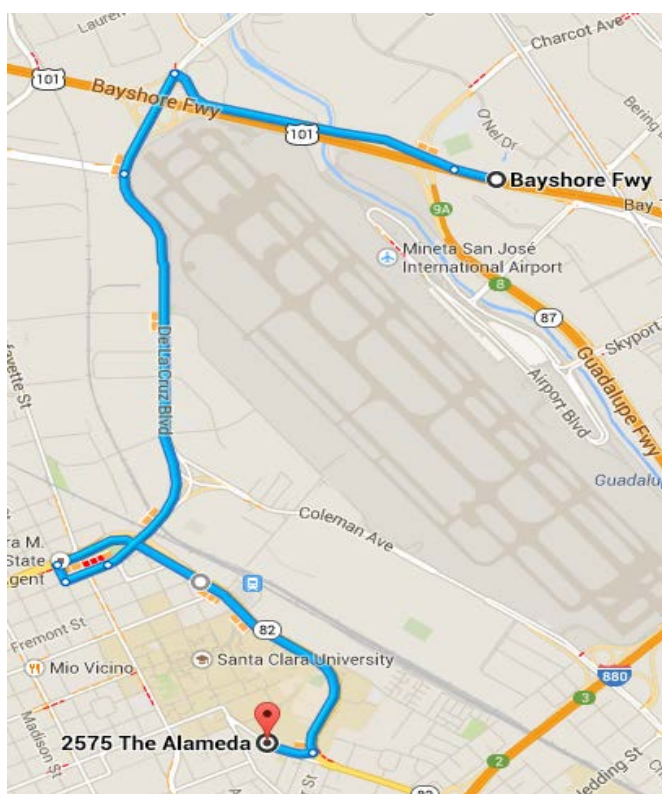

Upon arrival there are designated “Facilities Visitor Parking” spots near the front entrance, see the front desk receptionist for a Visitor Permit.

From US 101 South – [Click here for Google Map Directions](#)

1. Head South on **US-101 S**
2. Take the **De La Cruz Blvd** exit towards Santa Clara
3. Merge onto **W. Trimble Rd**
4. Continue onto **De La Cruz Blvd**
5. Continue onto **Lewis St**
6. Turn Right onto **Washington St.**
7. Turn Right onto **El Camino Real**
8. Turn right onto **The Alameda**
9. Turn right into the **First Driveway**

SANTA CLARA UNIVERSITY

From US 101 North – *Click here for Google Map Directions*

1. Head North on **US-101 N**
2. Take the **Trimble Rd/De La Cruz Blvd** exit
3. Turn left onto **W Trimble Road**
4. Continue onto **Lewis St**
5. Turn right onto **Washington St**
6. Turn right onto **El Camino Real**
7. Turn right onto **The Alameda**
8. Turn right into the **First Driveway**

SANTA CLARA UNIVERSITY

From I-880 South – *Click here for Google Map Directions*

1. Head South on **I-880 S**
2. Take the **The Alameda/CA-82** exit towards **Santa Clara**
3. Turn right onto **CA-82 N/The Alameda**
4. Turn left on **The Alameda**
5. Turn right into the **First Driveway**