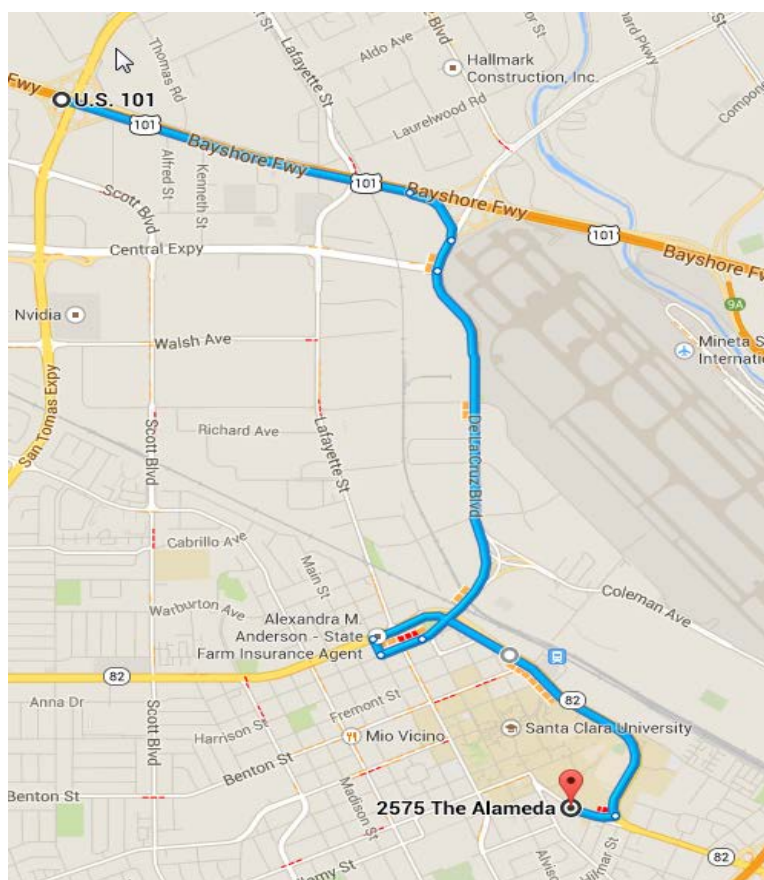

SANTA CLARA UNIVERSITY

Driving Directions to 500 El Camino Real, Santa Clara CA 95053 – Building 604 – Facilities Building

The Facilities Building is not accessible through the main entrance to Santa Clara University. The directions below will provide you with the most direct route.

Upon arrival there are designated “Facilities Visitor Parking” spots near the front entrance, see the front desk receptionist for a Visitor Permit.

From US 101 South – [Click here for Google Map Directions](#)

1. Head South on **US-101 S**
2. Take the **De La Cruz Blvd** exit towards Santa Clara
3. Merge onto **W. Trimble Rd**
4. Continue onto **De La Cruz Blvd**
5. Continue onto **Lewis St**
6. Turn Right onto **Washington St.**
7. Turn Right onto **El Camino Real**
8. Turn right onto **The Alameda**
9. Turn right into the **First Driveway**

SANTA CLARA UNIVERSITY

From US 101 North – *Click here for Google Map Directions*

1. Head North on **US-101 N**
2. Take the **Trimble Rd/De La Cruz Blvd** exit
3. Turn left onto **W Trimble Road**
4. Continue onto **Lewis St**
5. Turn right onto **Washington St**
6. Turn right onto **El Camino Real**
7. Turn right onto **The Alameda**
8. Turn right into the **First Driveway**