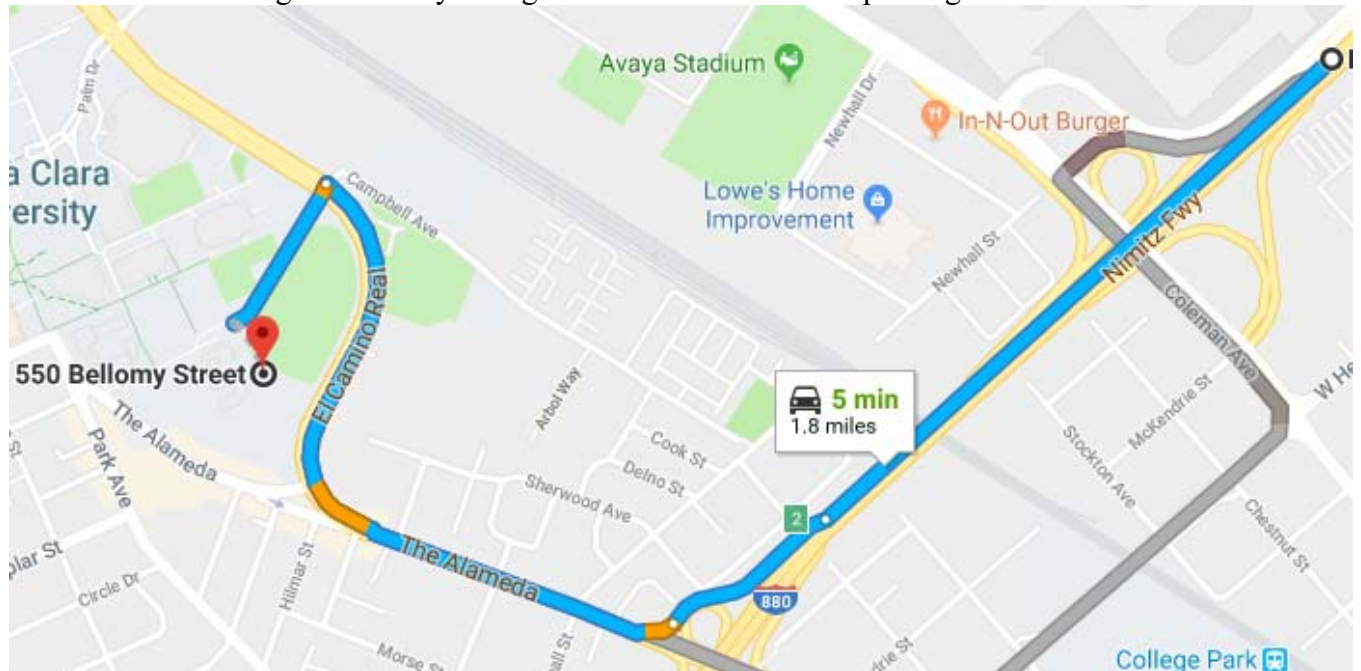

Upon arrival there are designated “Facilities Visitor Parking” spots near the front entrance, see the front desk receptionist for a Visitor Permit.

From US 101 South – *Click here for Google Map Directions*

1. Head South on **US-101 S**
2. Take the **De La Cruz Blvd** exit towards Santa Clara
3. Merge onto **W. Trimble Rd**
4. Continue onto **De La Cruz Blvd**
5. Continue onto **Lewis St**
6. Turn Right onto **Washington St.**
7. Turn Right onto **El Camino Real**
8. Turn right onto **Accolti Way**
9. Turn left at the **second Stop Sign**
10. The facilities building will be on your right towards the end of the parking lot.

SANTA CLARA UNIVERSITY

From US 101 North – *Click here for Google Map Directions*

1. Head East on **US-101 S**
2. Take **Exit 388C** for **Interstate 880S** toward **Santa Cruz/Los Gatos**.
3. Merge onto **I-880S**
4. Take **Exit 2** for **The Alameda/CA-82** toward **Santa Clara**
5. Turn right onto **CA-82N/The Alameda**
6. Continue towards **El Camino Real**
7. Turn left onto **Accolti Way**
8. Turn left at the **second Stop Sign**
9. The facilities building will be on your right towards the end of the parking lot.

SANTA CLARA UNIVERSITY

From I-880 South – *Click here for Google Map Directions*

1. Head South on **I-880 S**
2. Take the **The Alameda/CA-82** exit towards **Santa Clara**
3. Turn right onto **CA-82 N/The Alameda**
4. Continue towards **El Camino Real**
5. Turn left onto **Accolti Way**
6. Turn left at the **second Stop Sign**
7. The facilities building will be on your right towards the end of the parking lot.