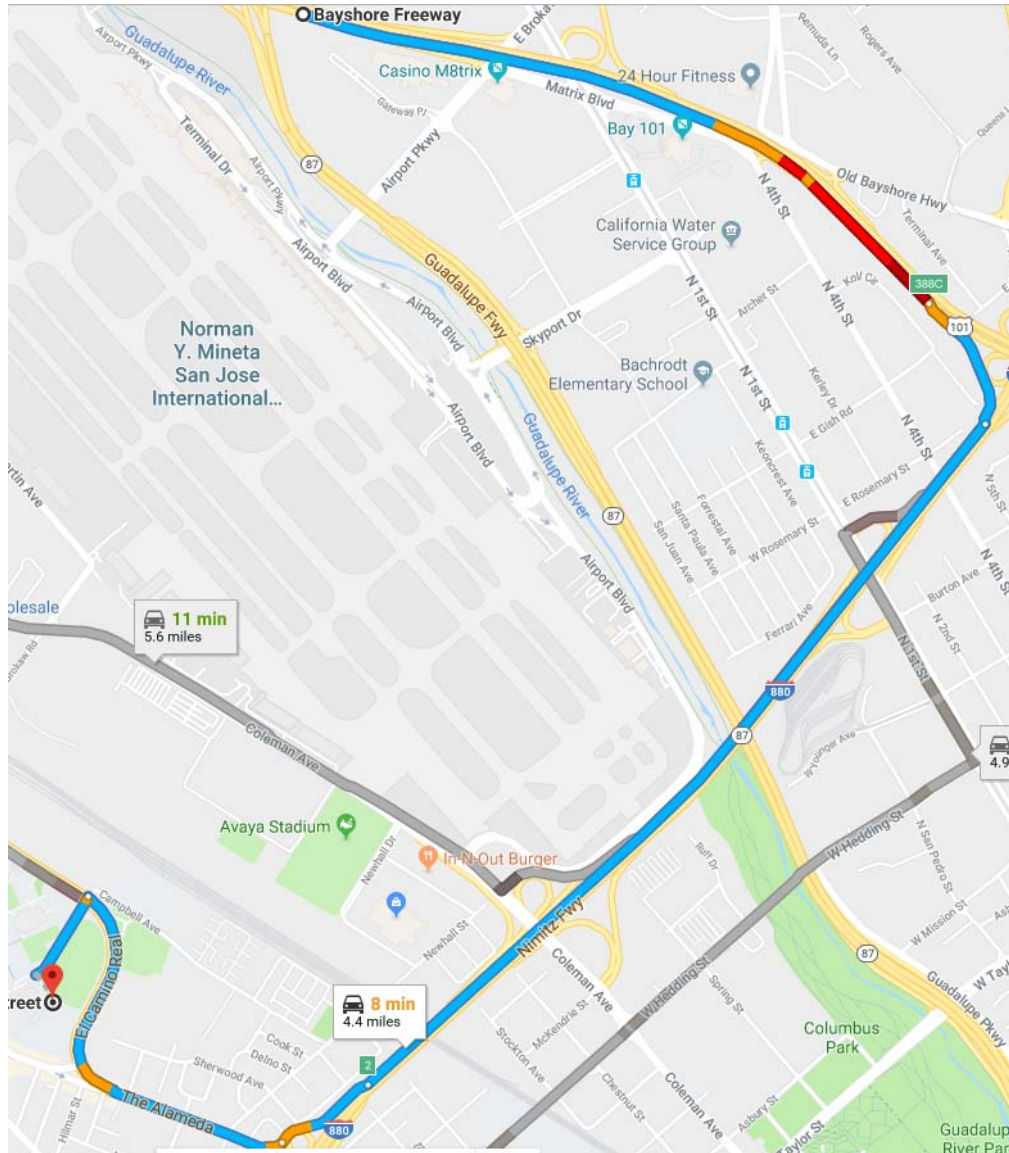

Upon arrival there are designated “Facilities Visitor Parking” spots near the front entrance, see the front desk receptionist for a Visitor Permit.

From US 101 South – *Click here for Google Map Directions*

1. Head South on **US-101 S**
2. Take the **De La Cruz Blvd** exit towards Santa Clara
3. Merge onto **W. Trimble Rd**
4. Continue onto **De La Cruz Blvd**
5. Continue onto **Lewis St**
6. Turn Right onto **Washington St.**
7. Turn Right onto **El Camino Real**
8. Turn right onto **Accolti Way**
9. Turn left at the **second Stop Sign**
10. The facilities building will be on your right towards the end of the parking lot.

SANTA CLARA UNIVERSITY

From US 101 North – *Click here for Google Map Directions*

1. Head East on **US-101 S**
2. Take **Exit 388C** for **Interstate 880S** toward **Santa Cruz/Los Gatos**.
3. Merge onto **I-880S**
4. Take **Exit 2** for **The Alameda/CA-82** toward **Santa Clara**
5. Turn right onto **CA-82N/The Alameda**
6. Continue towards **El Camino Real**
7. Turn left onto **Accolti Way**
8. Turn left at the **second Stop Sign**
9. The facilities building will be on your right towards the end of the parking lot.

SANTA CLARA UNIVERSITY

From I-880 South – *Click here for Google Map Directions*

1. Head South on **I-880 S**
2. Take the **The Alameda/CA-82** exit towards **Santa Clara**
3. Turn right onto **CA-82 N/The Alameda**
4. Continue towards **El Camino Real**
5. Turn left onto **Accolti Way**
6. Turn left at the **second Stop Sign**
7. The facilities building will be on your right towards the end of the parking lot.