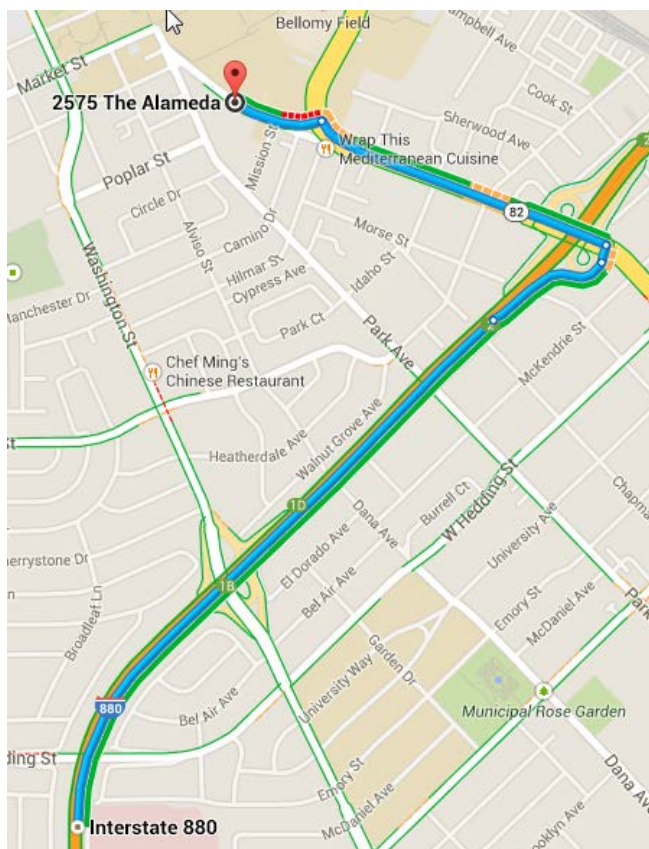

1. Head South on **US-101 S**
2. Take the **De La Cruz Blvd** exit towards Santa Clara
3. Merge onto **W. Trimble Rd**
4. Continue onto **De La Cruz Blvd**
5. Continue onto **Lewis St**
6. Turn Right onto **Washington St.**
7. Turn Right onto **El Camino Real**
8. Turn right onto **The Alameda**
9. Turn right into the **First Driveway**

SANTA CLARA UNIVERSITY

From US 101 North – *Click here for Google Map Directions*

1. Head North on **US-101 N**
2. Take the **Trimble Rd/De La Cruz Blvd** exit
3. Turn left onto **W Trimble Road**
4. Continue onto **Lewis St**
5. Turn right onto **Washington St**
6. Turn right onto **El Camino Real**
7. Turn right onto **The Alameda**
8. Turn right into the **First Driveway**

SANTA CLARA UNIVERSITY

From I-880 South – *Click here for Google Map Directions*

1. Head South on **I-880 S**
2. Take the **The Alameda/CA-82** exit towards **Santa Clara**
3. Turn right onto **CA-82 N/The Alameda**
4. Turn left on **The Alameda**
5. Turn right into the **First Driveway**

SANTA CLARA UNIVERSITY

From I-880 North – *Click here for Google Map Directions*

1. Head North on **I-880 N**
2. Take the **California 82/The Alameda** exit
3. Keep left at the fork, follow signs for **Santa Clara University/CA-82 N**
4. Turn left onto **The Alameda**
5. Turn right into the **First Driveway**