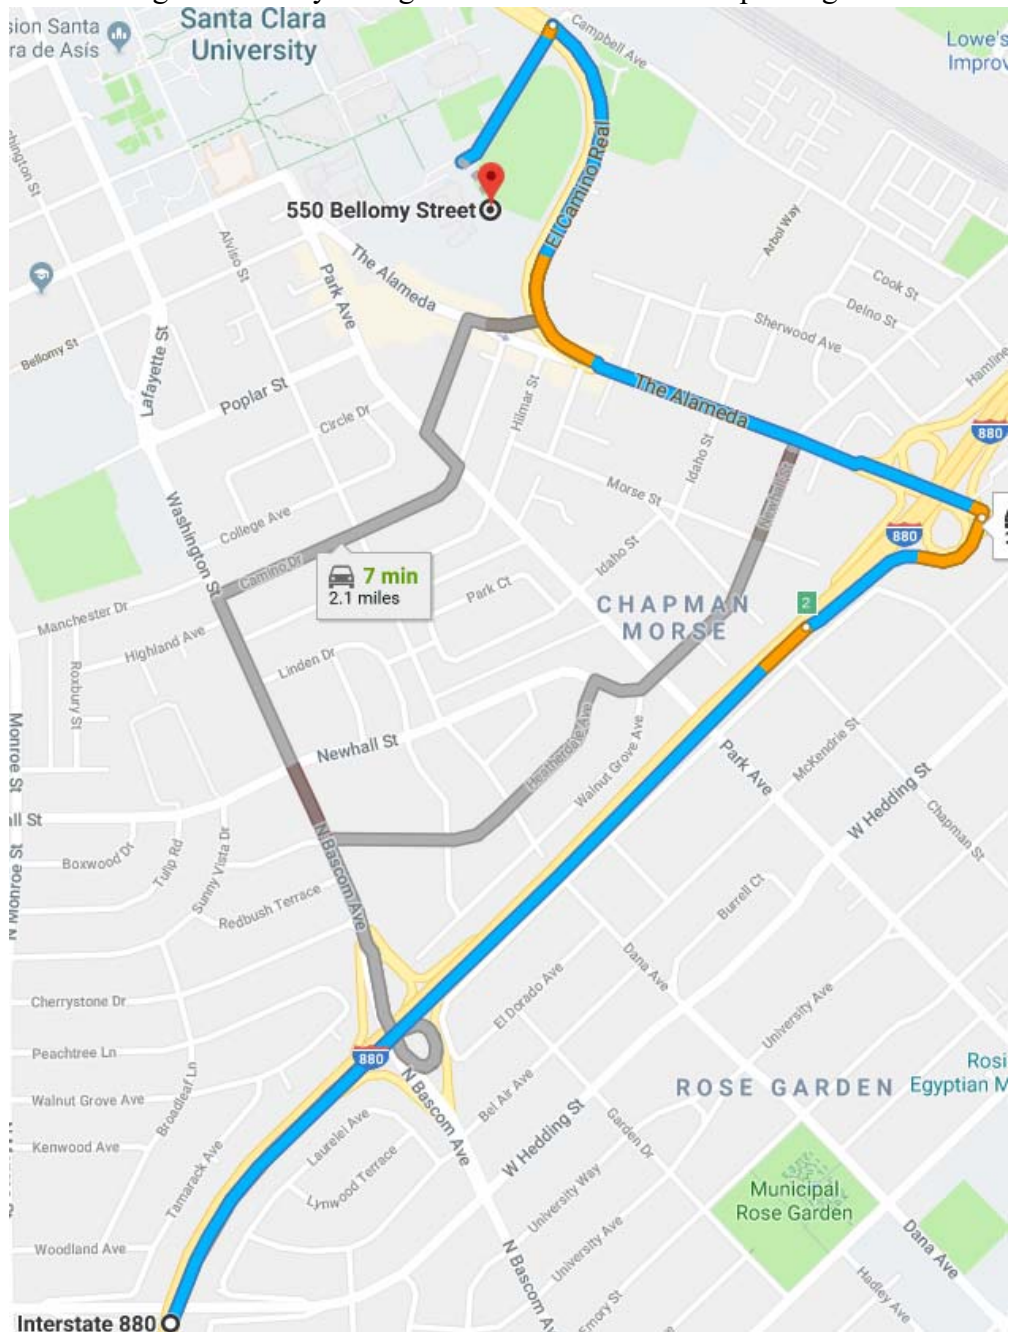

Upon arrival there are designated “Facilities Visitor Parking” spots near the front entrance, see the front desk receptionist for a Visitor Permit.

From US 101 South – *Click here for Google Map Directions*

SANTA CLARA UNIVERSITY

From US 101 North – *Click here for Google Map Directions*

1. Head East on **US-101 S**
2. Take **Exit 388C** for **Interstate 880S** toward **Santa Cruz/Los Gatos**.
3. Merge onto **I-880S**
4. Take **Exit 2** for **The Alameda/CA-82** toward **Santa Clara**
5. Turn right onto **CA-82N/The Alameda**
6. Continue towards **El Camino Real**
7. Turn left onto **Accolti Way**
8. Turn left at the **second Stop Sign**
9. The facilities building will be on your right towards the end of the parking lot.

SANTA CLARA UNIVERSITY

From I-880 South – *Click here for Google Map Directions*

1. Head South on **I-880 S**
2. Take the **The Alameda/CA-82** exit towards **Santa Clara**
3. Turn right onto **CA-82 N/The Alameda**
4. Continue towards **El Camino Real**
5. Turn left onto **Accolti Way**
6. Turn left at the **second Stop Sign**
7. The facilities building will be on your right towards the end of the parking lot.

SANTA CLARA UNIVERSITY

From I-880 North – [Click here for Google Map Directions](#)

1. Head North on **I-880 N**
2. Take the **California 82/The Alameda** exit
3. Keep left at the fork, follow signs for **Santa Clara University/CA-82 N**
4. Turn left onto **The Alameda**
5. Continue towards **El Camino Real**
6. Turn left onto **Accolti Way**
7. Turn left at the **second Stop Sign**
8. The facilities building will be on your right towards the end of the parking lot.